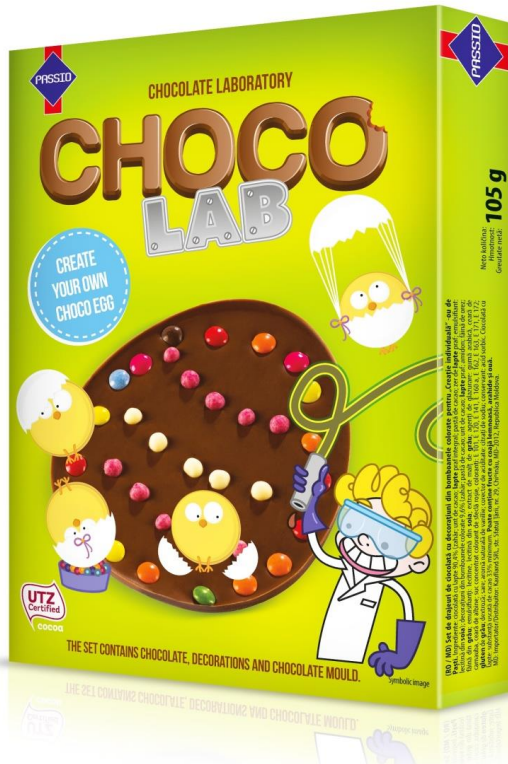

# Choco Lab 105 g

- **Choco Lab 105 g** – Make your own handmade decorated chocolate egg! Fun for kids and their parents! The set contains: chocolate. chocolate mould, decorations.
- Exposure – 26 pieces display
- Boxes per layer – 8
- Boxes per pallet – 64
- EAN – 5902280000716